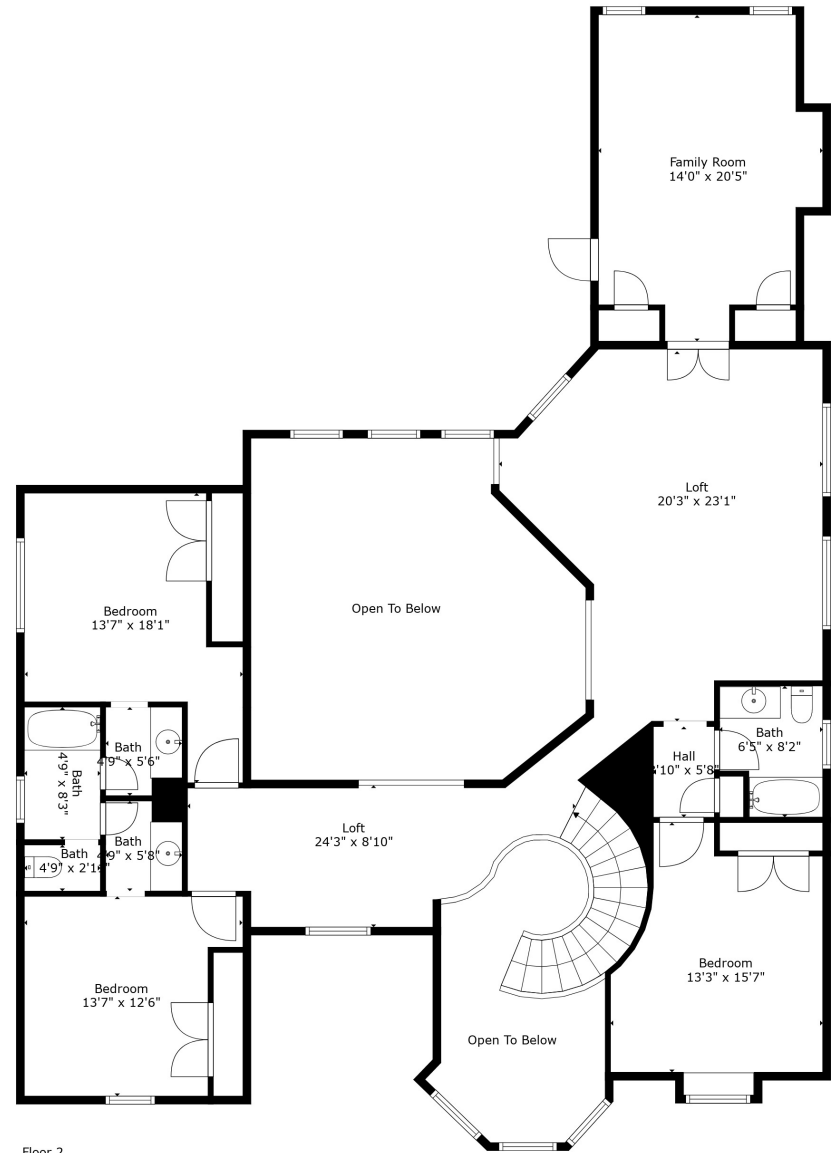

Floor 1

Floor 2

GROSS INTERNAL AREA
 FLOOR 1: 2305 sq. ft, FLOOR 2: 1700 sq. ft
 TOTAL: 4005 sq. ft

Measurements Calculated By Technology. They Aren't Guaranteed But Are Mostly Reliable

shoot2sell

GROSS INTERNAL AREA
 FLOOR 1: 2305 sq. ft, FLOOR 2: 1700 sq. ft
 TOTAL: 4005 sq. ft

Measurements Calculated By Technology. They Aren't Guaranteed But Are Mostly Reliable

shoot2sell

GROSS INTERNAL AREA
 FLOOR 1: 2305 sq. ft, FLOOR 2: 1700 sq. ft
 TOTAL: 4005 sq. ft
 Measurements Calculated By Technology. They Aren't Guaranteed But Are Mostly Reliable