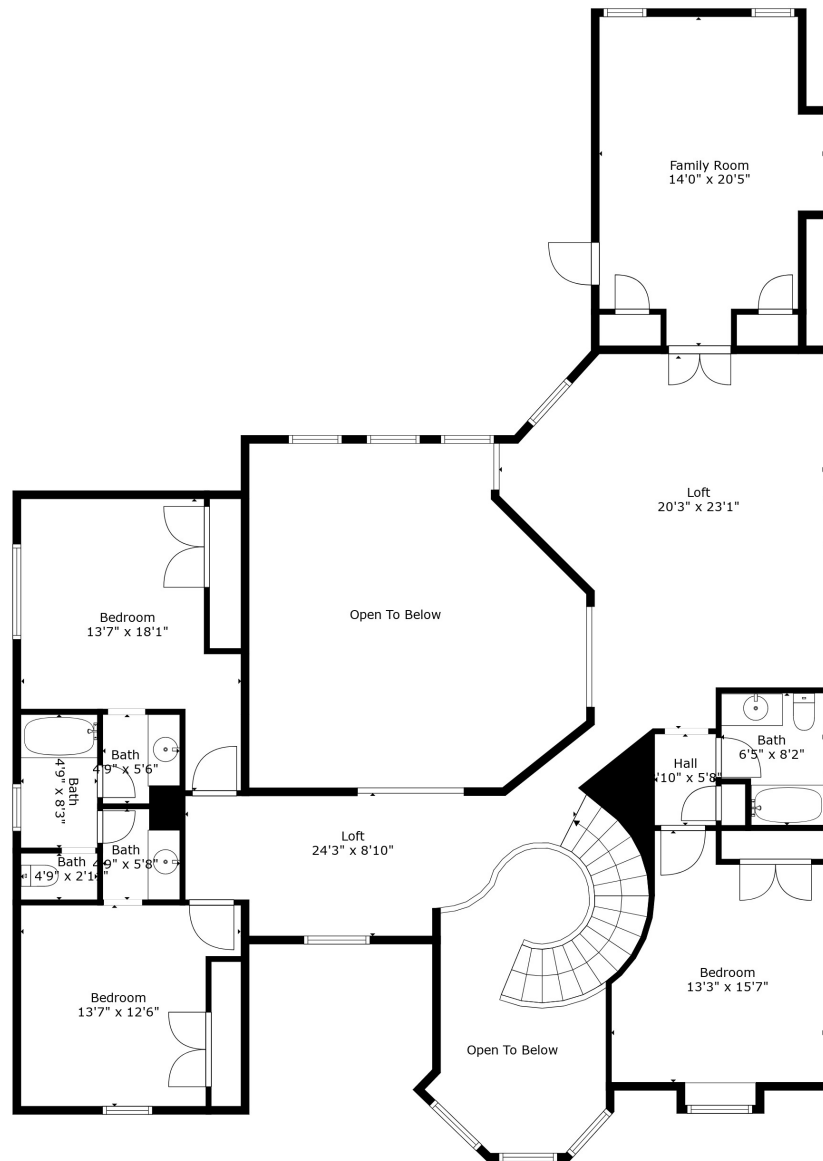

Floor 1

Floor 2

GROSS INTERNAL AREA
 FLOOR 1: 2305 sq. ft, FLOOR 2: 1700 sq. ft
 TOTAL: 4005 sq. ft

Measurements Calculated By Technology. They Aren't Guaranteed But Are Mostly Reliable

shoot2sell

GROSS INTERNAL AREA
 FLOOR 1: 2305 sq. ft, FLOOR 2: 1700 sq. ft
 TOTAL: 4005 sq. ft

Measurements Calculated By Technology. They Aren't Guaranteed But Are Mostly Reliable

shoot2sell

GROSS INTERNAL AREA
 FLOOR 1: 2305 sq. ft, FLOOR 2: 1700 sq. ft
 TOTAL: 4005 sq. ft
 Measurements Calculated By Technology. They Aren't Guaranteed But Are Mostly Reliable