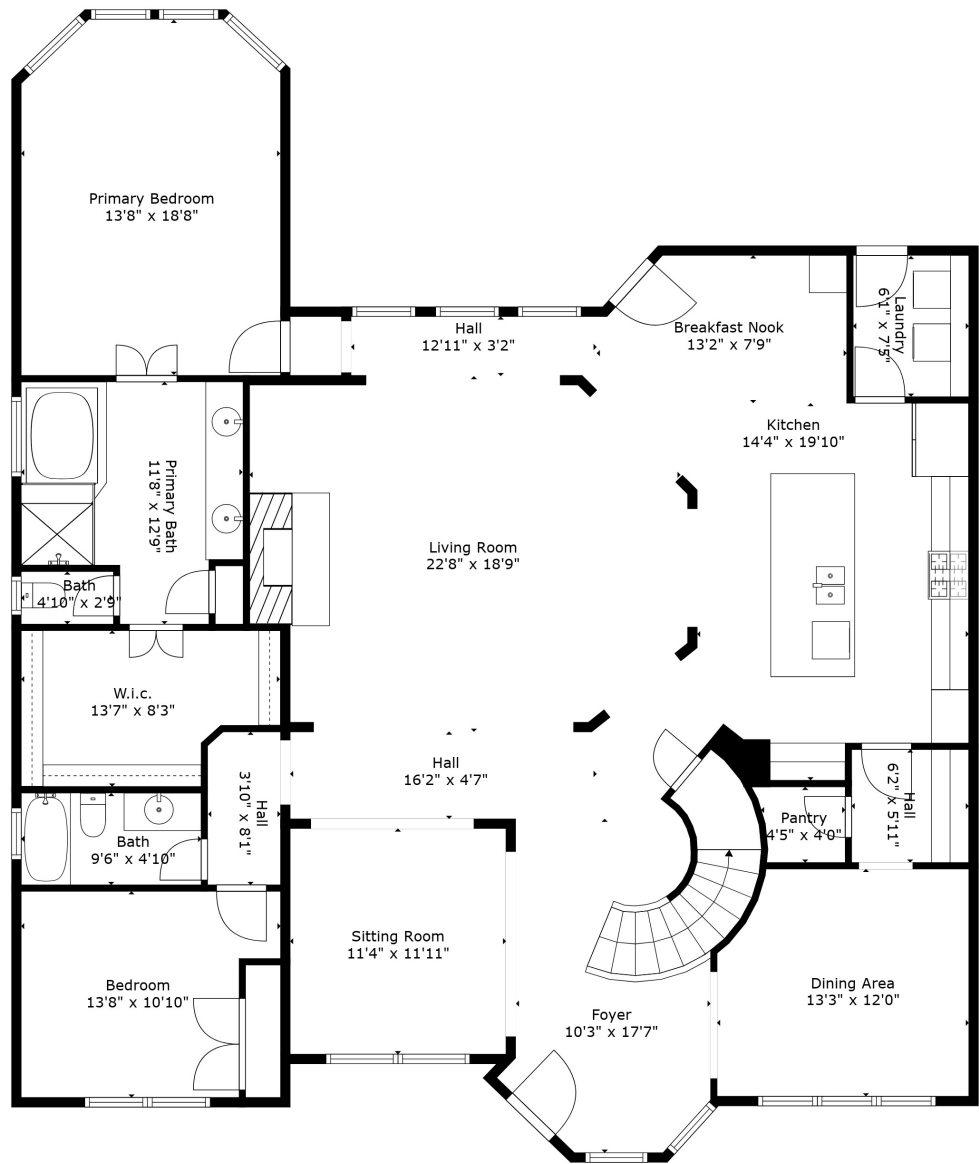

Floor 1

Floor 2

GROSS INTERNAL AREA
 FLOOR 1: 2305 sq. ft, FLOOR 2: 1700 sq. ft
 TOTAL: 4005 sq. ft

Measurements Calculated By Technology. They Aren't Guaranteed But Are Mostly Reliable

shoot2sell

GROSS INTERNAL AREA
 FLOOR 1: 2305 sq. ft, FLOOR 2: 1700 sq. ft
 TOTAL: 4005 sq. ft

Measurements Calculated By Technology. They Aren't Guaranteed But Are Mostly Reliable

shoot2sell

GROSS INTERNAL AREA
 FLOOR 1: 2305 sq. ft, FLOOR 2: 1700 sq. ft
 TOTAL: 4005 sq. ft
 Measurements Calculated By Technology. They Aren't Guaranteed But Are Mostly Reliable